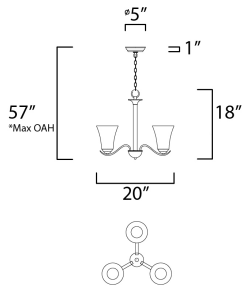

**PRODUCT DESCRIPTION**

Gently waving arms of Satin Nickel or Oil Rubbed Bronze support tall-profile Frosted glass shades creating a scale normally not found in this category of lighting. The bath vanity may be installed up or down and also includes a Polished Chrome finish.

**MEASUREMENTS**

- DIMENSION : 20" L x 20" W x 18" H
- MAX OAH : 57" OAH
- CANOPY : 5" W x 1" H x 5" L
- HANGING WEIGHT : 7.15 lb

**LAMPING**

- INPUT VOLTAGE : 120V
- BULB : 3 x 60W Incandescent E26 Medium , 180W Total
- BULB INCLUDED : (Not Included)
- DIMMABLE : Yes

\*max overall height

**FINISHES OPTION**

- Oil Rubbed Bronze (OI)
- Satin Nickel (SN)

**GLASS**

Frosted FT

**MATERIAL**

Steel, Glass

**RATINGS**